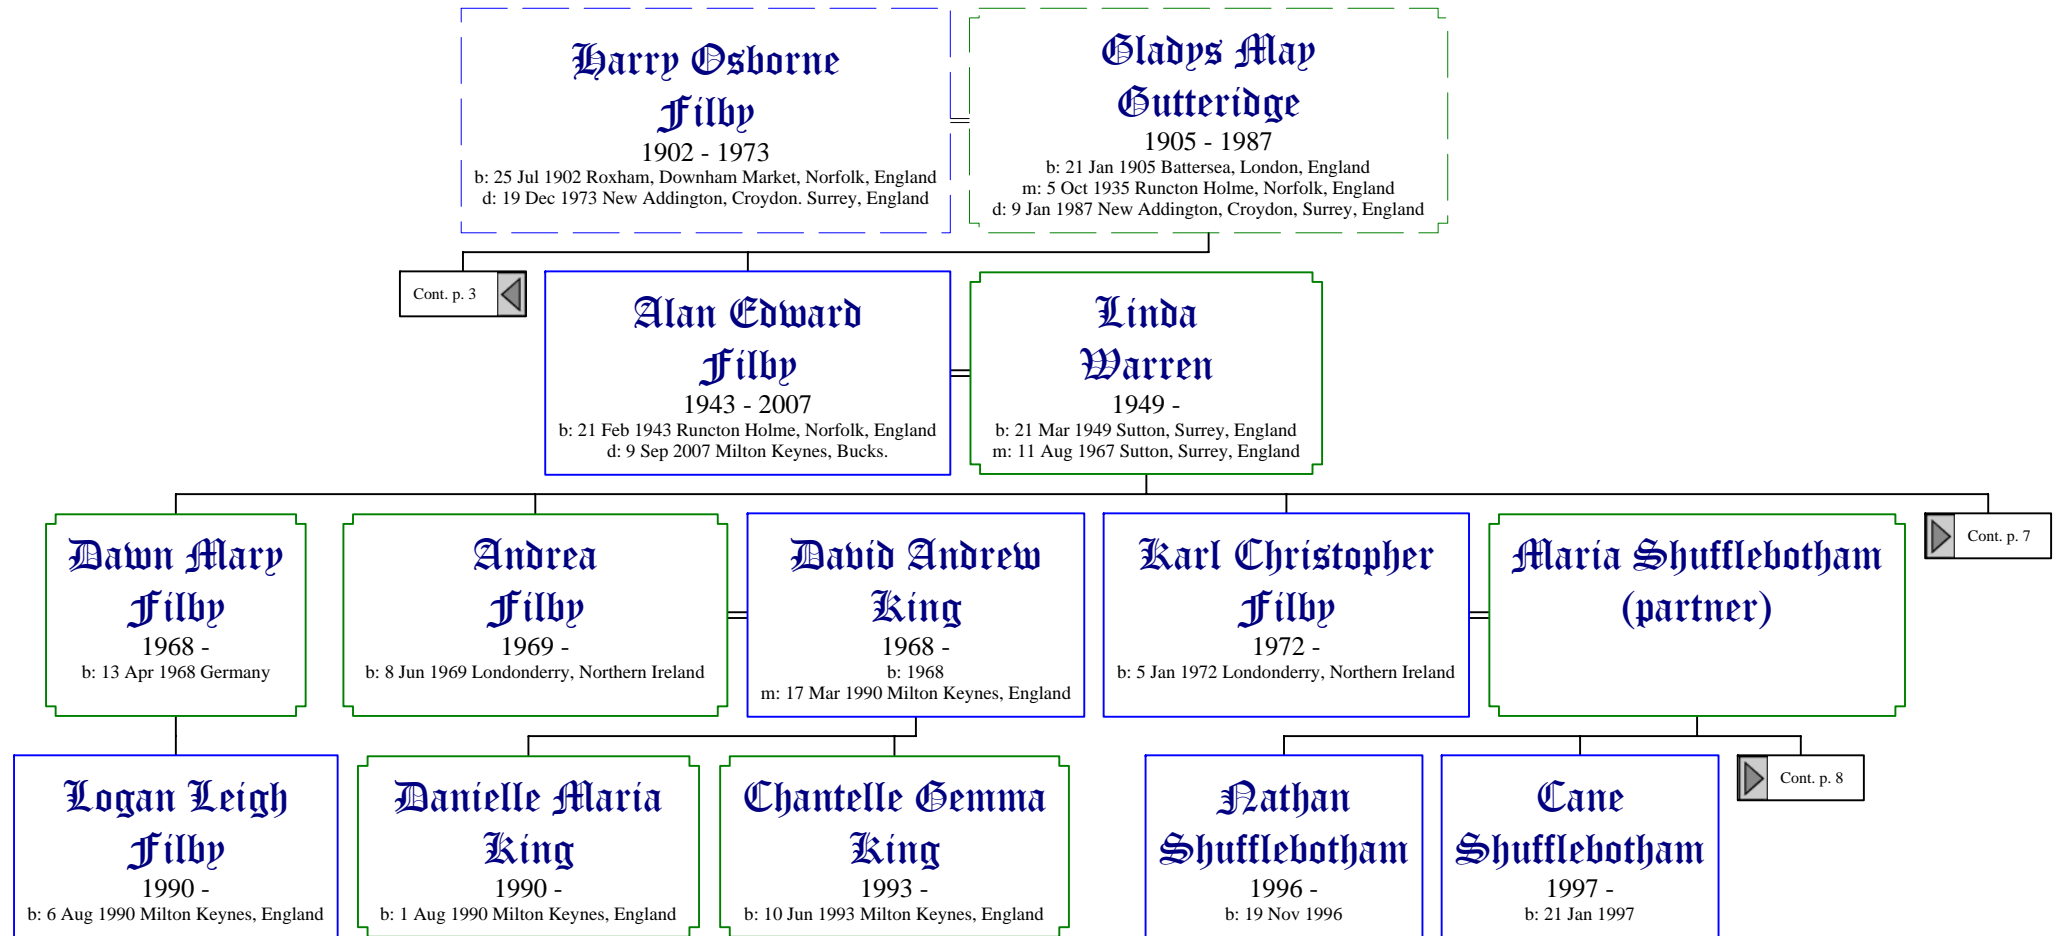

Descendants of Edward Filby (5 of 8)