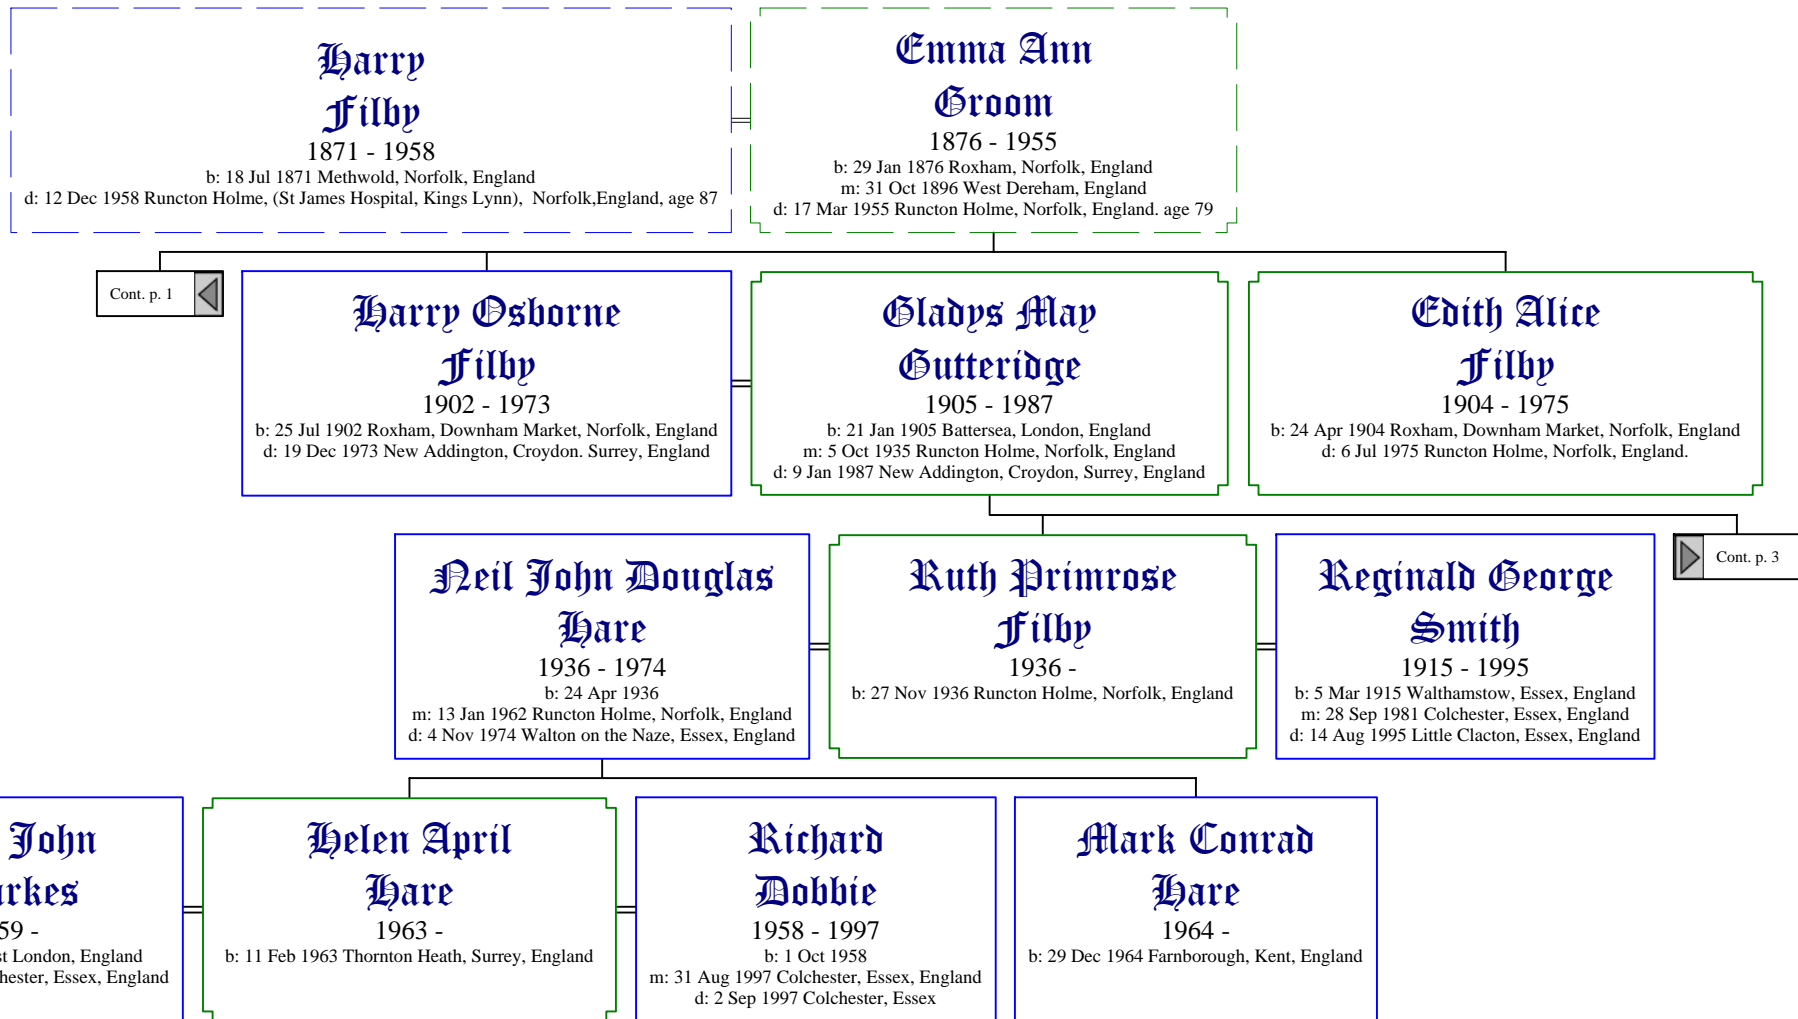

Descendants of Edward Filby (1 of 8)

Descendants of Edward Filby (2 of 8)

Descendants of Edward Filby (3 of 8)

**Harry Osborne
Filby**
1902 - 1973
b: 25 Jul 1902 Roxham, Downham Market, Norfolk, England
d: 19 Dec 1973 New Addington, Croydon, Surrey, England

**Gladys May
Gutteridge**
1905 - 1987
b: 21 Jan 1905 Battersea, London, England
m: 5 Oct 1935 Runcion Holme, Norfolk, England
d: 9 Jan 1987 New Addington, Croydon, Surrey, England

Cont. p. 2

**James Arthur
Filby**
1940 -
b: 17 Feb 1940 Runcion Holme, Norfolk, England