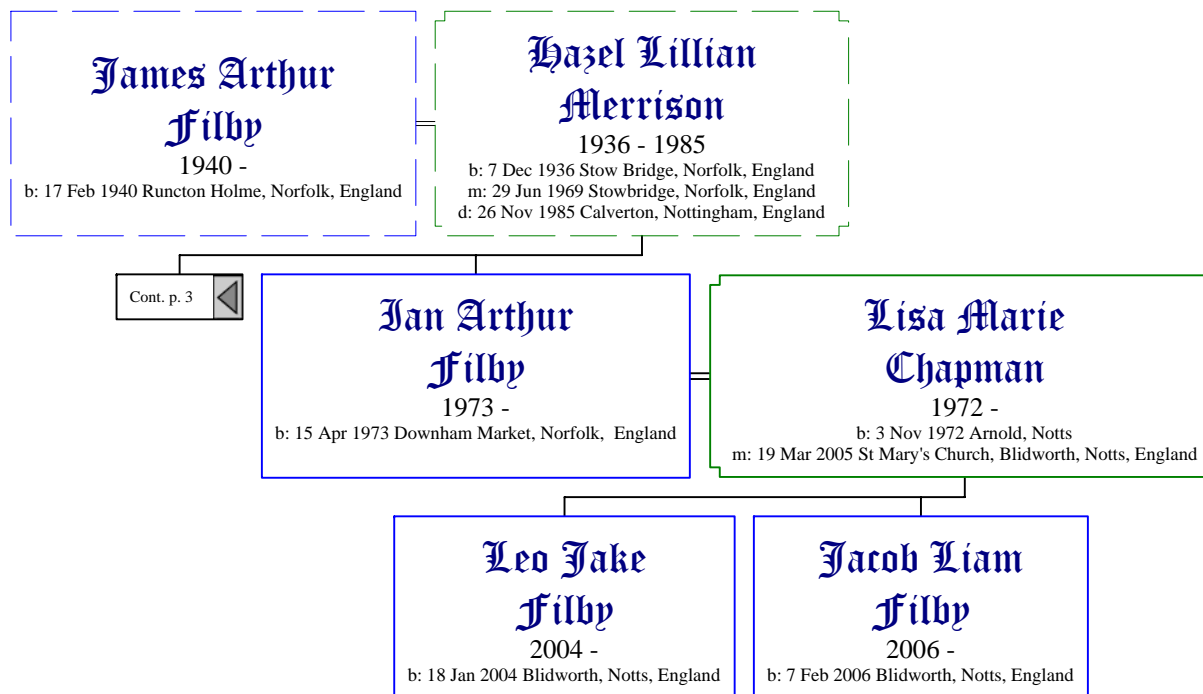

Descendants of Edward Filby (6 of 8)