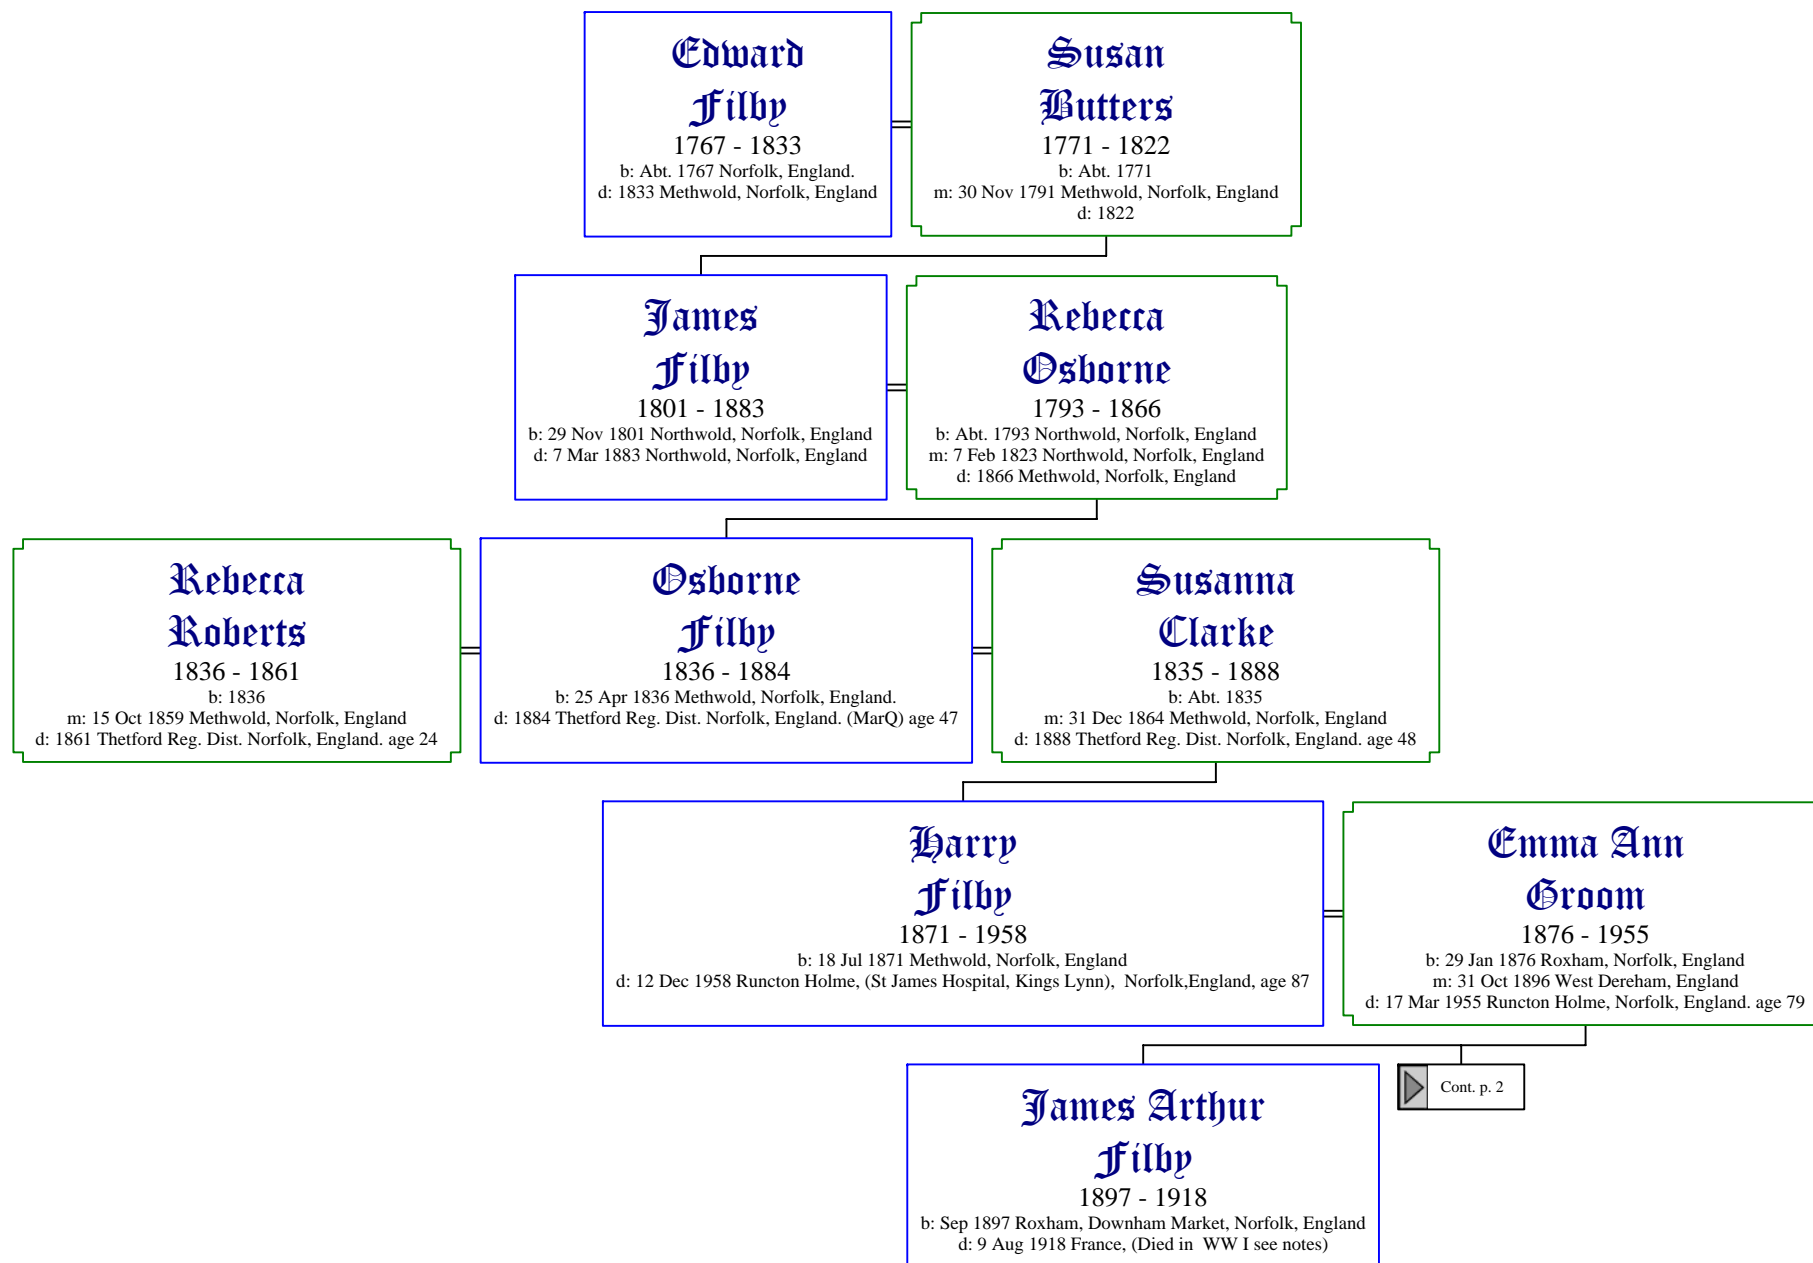

Descendants of Edward Filby (1 of 8)

Descendants of Edward Filby (2 of 8)

Descendants of Edward Filby (3 of 8)

**Harry Osborne
Filby**
1902 - 1973
b: 25 Jul 1902 Roxham, Downham Market, Norfolk, England
d: 19 Dec 1973 New Addington, Croydon, Surrey, England

**Gladys May
Gutteridge**
1905 - 1987
b: 21 Jan 1905 Battersea, London, England
m: 5 Oct 1935 Runcion Holme, Norfolk, England
d: 9 Jan 1987 New Addington, Croydon, Surrey, England

Cont. p. 2

**James Arthur
Filby**
1940 -
b: 17 Feb 1940 Runcion Holme, Norfolk, England