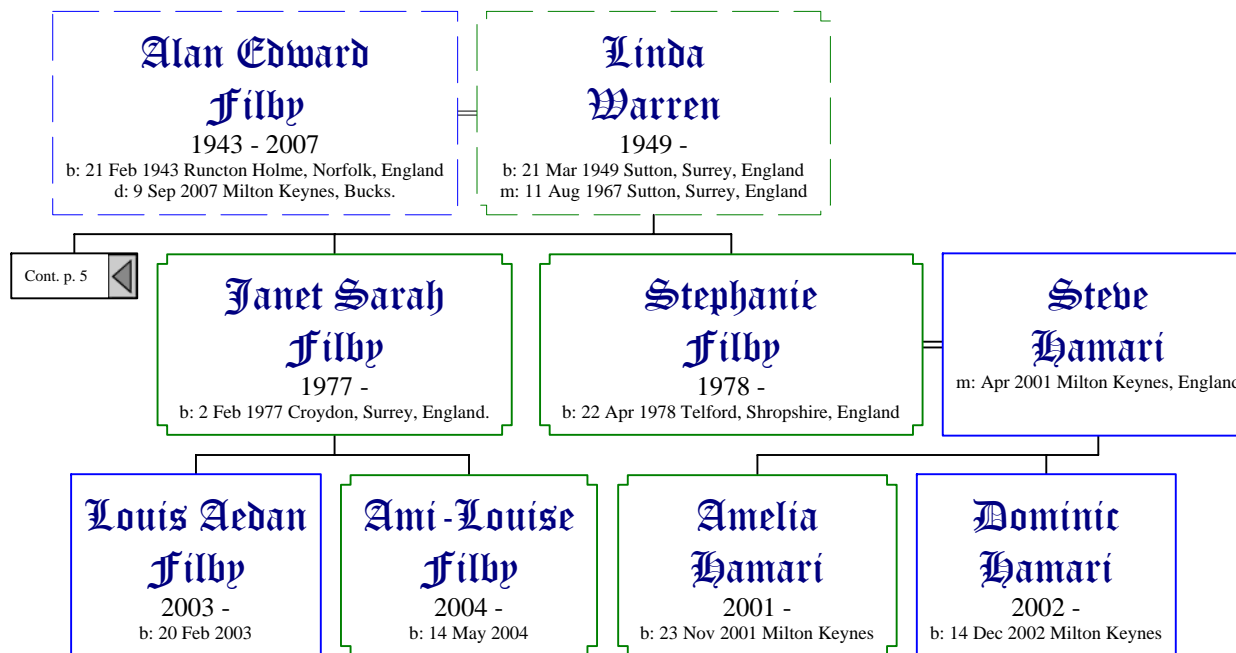

Descendants of Edward Filby (1 of 8)

Descendants of Edward Filby (2 of 8)

Descendants of Edward Filby (3 of 8)

**Harry Osborne
Filby**
1902 - 1973
b: 25 Jul 1902 Roxham, Downham Market, Norfolk, England
d: 19 Dec 1973 New Addington, Croydon, Surrey, England

**Walter Harry
Filby**
1940 -
b: 17 Feb 1940 Runcion Holme, Norfolk, England

Cont. p. 4

Cont. p. 5

**Stuart James
Filby**
1970 -
b: 13 Apr 1970 Downham Market, Norfolk, England

**Justina
Cuthbert**
1971 -
b: 10 Jul 1971 Clifton, Nottingham, Nottinghamshire, England.
m: 30 May 1998 Wollaton, Nottingham, England

Cont. p. 3

**Walter Harry
Filby**

1940 -

b: 17 Feb 1940 Runcion Holme, Norfolk, England

**Lilian
Gatland**

1945 - 1980

b: 10 Apr 1945 Newcastle Upon Tyne, England

m: 14 Aug 1978 Croydon, Surrey, England

d: 1980 Croydon, Surrey.

Descendants of Edward Filby (5 of 8)

Descendants of Edward Filby (6 of 8)

Descendants of Edward Filby (7 of 8)

Descendants of Edward Filby (8 of 8)